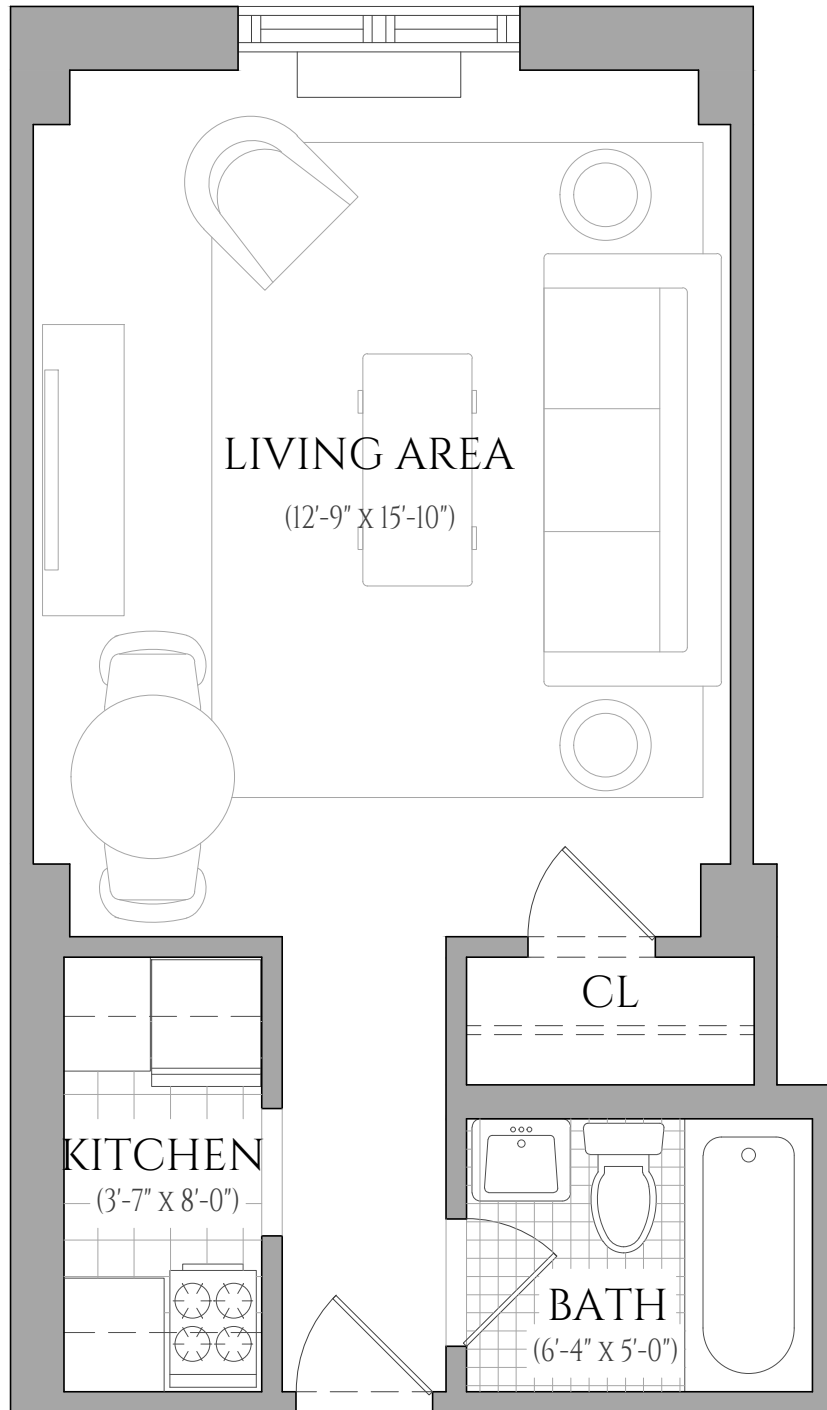

208 WEST 23RD STREET

NEW YORK, NY 10011

UNIT 911

STUDIO | ONE BATHROOM

6TH FLOOR

ALL INFORMATION REGARDING THE FLOOR PLAN IS FROM SOURCES DEEMED RELIABLE. HOWEVER, THE BRODSKY ORGANIZATION CANNOT ASSURE ITS ACCURACY AND BEARS NO RESPONSIBILITY FOR ANY ERRORS, OMISSIONS OR MISSTATEMENTS. THE PLAN IS FOR APPROXIMATE INFORMATIONAL PURPOSES ONLY AND SHOULD BE USED AS SUCH BY THE PROSPECTIVE RENTER. ALL DIMENSIONS ARE APPROXIMATE AND SHOULD BE RE-MEASURED BY THE PROSPECTIVE RENTER FOR ABSOLUTE ACCURACY.