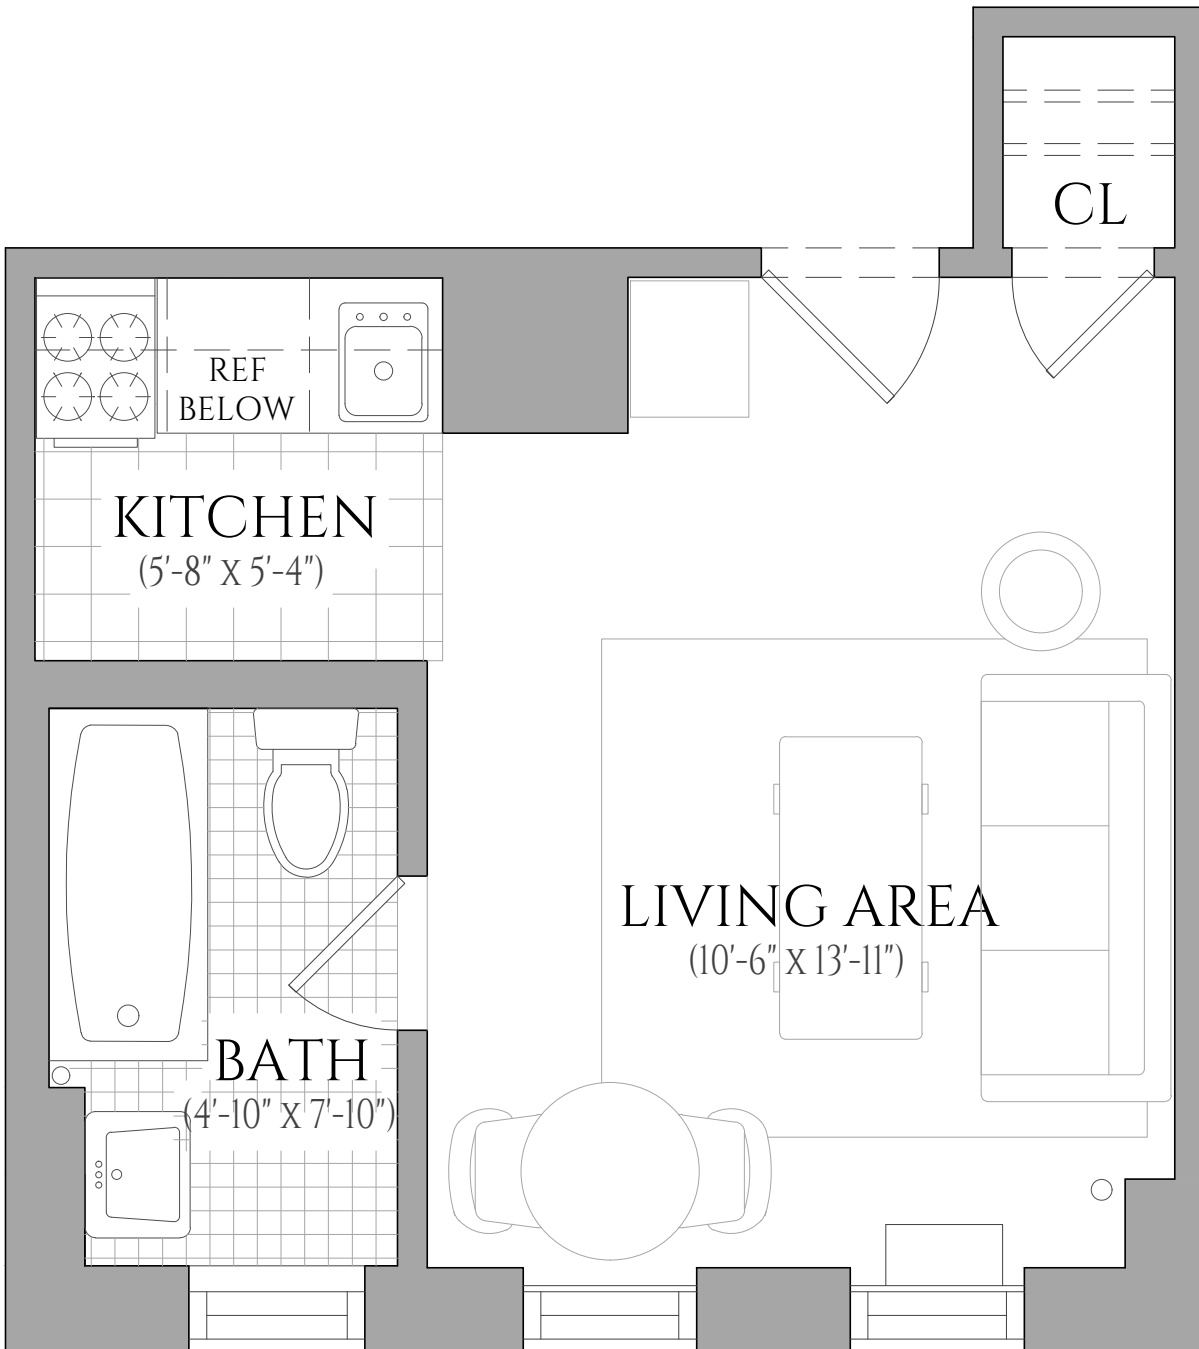

19 WEST 69TH STREET

NEW YORK, NY 10023

UNIT 902

STUDIO | ONE BATHROOM

9TH FLOOR

ALL INFORMATION REGARDING THE FLOOR PLAN IS FROM SOURCES DEEMED RELIABLE. HOWEVER, THE BRODSKY ORGANIZATION CANNOT ASSURE ITS ACCURACY AND BEARS NO RESPONSIBILITY FOR ANY ERRORS, OMISSIONS OR MISSTATEMENTS. THE PLAN IS FOR APPROXIMATE INFORMATIONAL PURPOSES ONLY AND SHOULD BE USED AS SUCH BY THE PROSPECTIVE RENTER. ALL DIMENSIONS ARE APPROXIMATE AND SHOULD BE RE-MEASURED BY THE PROSPECTIVE RENTER FOR ABSOLUTE ACCURACY.