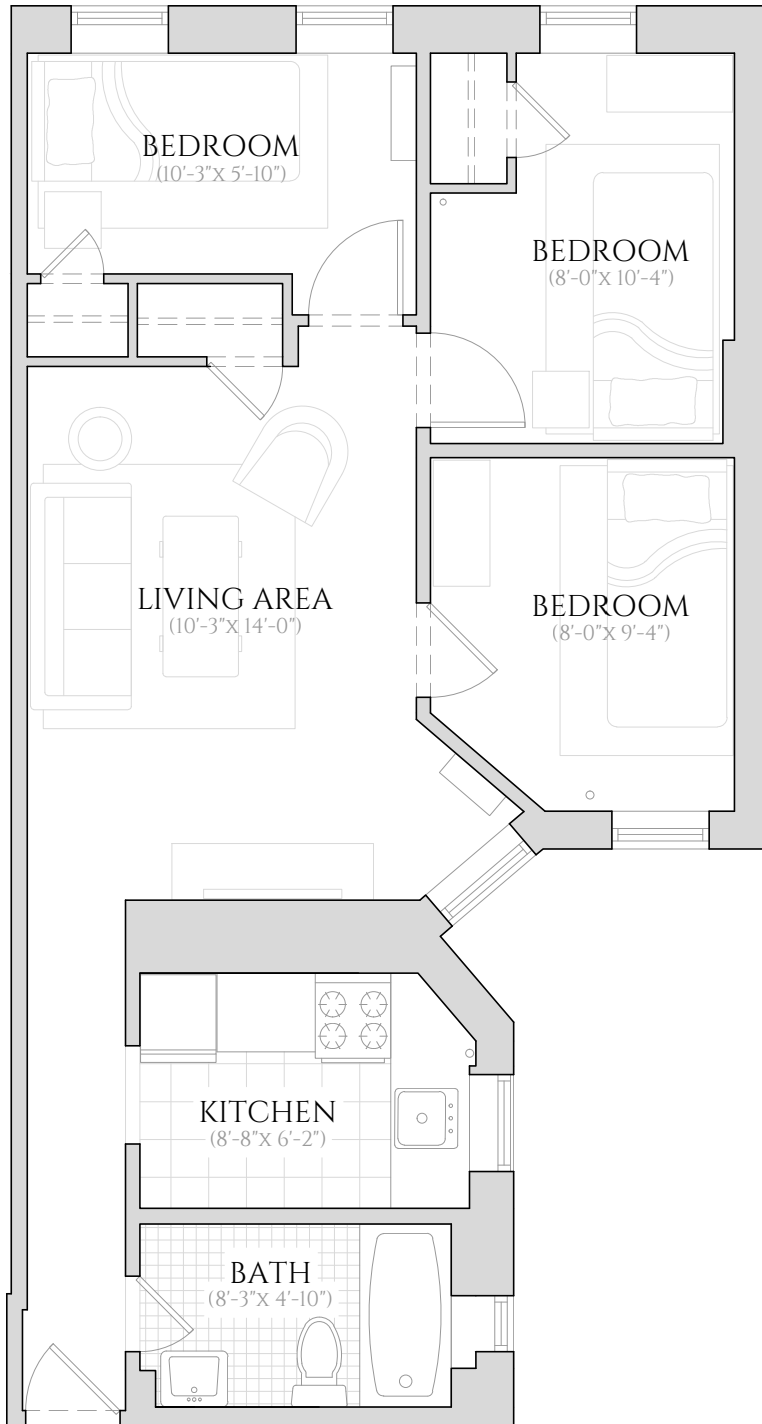

# 168 EAST 81ST STREET

NEW YORK, NY 10028

## UNIT 6B

THREE BEDROOM | ONE BATHROOM  
6TH FLOOR

ALL INFORMATION REGARDING THE FLOOR PLAN IS FROM SOURCES DEEMED RELIABLE. HOWEVER, THE BRODSKY ORGANIZATION CANNOT ASSURE ITS ACCURACY AND BEARS NO RESPONSIBILITY FOR ANY ERRORS, OMISSIONS OR MISSTATEMENTS. THE PLAN IS FOR APPROXIMATE INFORMATIONAL PURPOSES ONLY AND SHOULD BE USED AS SUCH BY THE PROSPECTIVE RENTER. ALL DIMENSIONS ARE APPROXIMATE AND SHOULD BE RE-MEASURED BY THE PROSPECTIVE RENTER FOR ABSOLUTE ACCURACY.