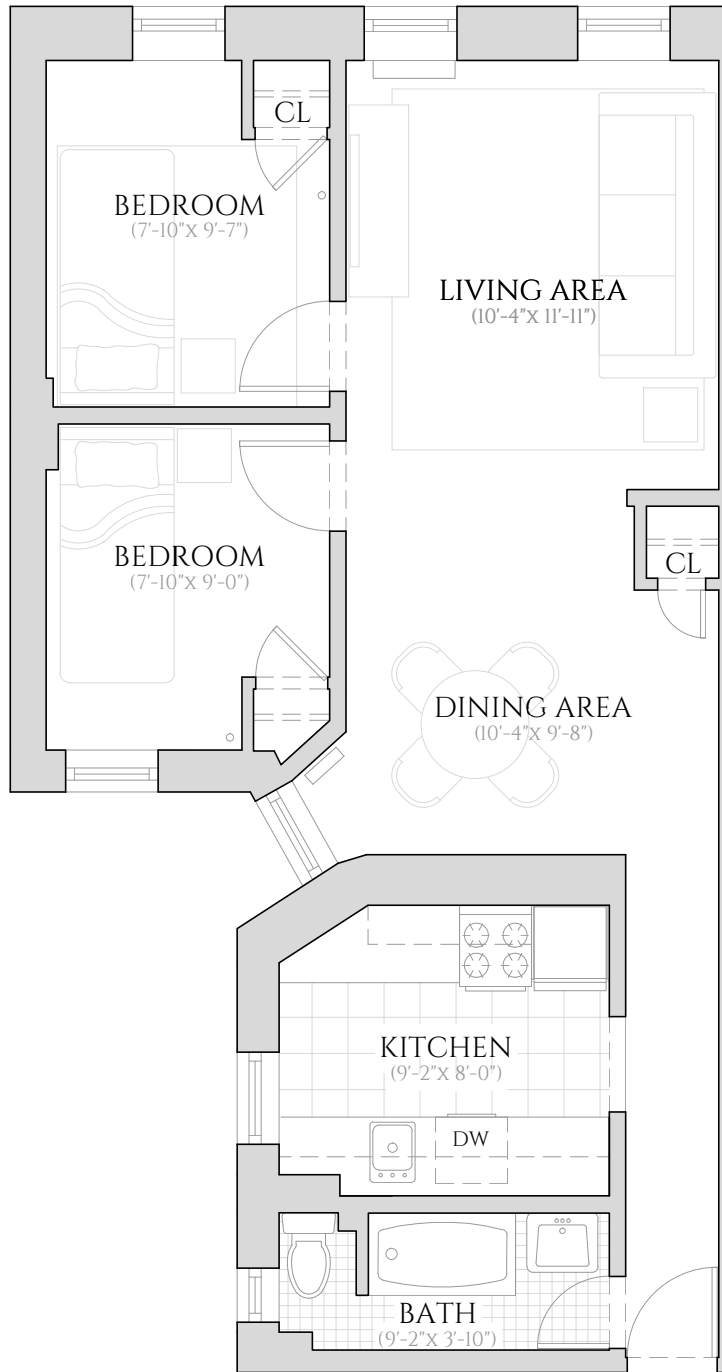

168 EAST 81ST STREET

NEW YORK, NY 10028

UNIT 4A

TWO BEDROOM | ONE BATHROOM
4TH FLOOR

ALL INFORMATION REGARDING THE FLOOR PLAN IS FROM SOURCES DEEMED RELIABLE. HOWEVER, THE BRODSKY ORGANIZATION CANNOT ASSURE ITS ACCURACY AND BEARS NO RESPONSIBILITY FOR ANY ERRORS, OMISSIONS OR MISSTATEMENTS. THE PLAN IS FOR APPROXIMATE INFORMATIONAL PURPOSES ONLY AND SHOULD BE USED AS SUCH BY THE PROSPECTIVE RENTER. ALL DIMENSIONS ARE APPROXIMATE AND SHOULD BE RE-MEASURED BY THE PROSPECTIVE RENTER FOR ABSOLUTE ACCURACY.

BRODSKY