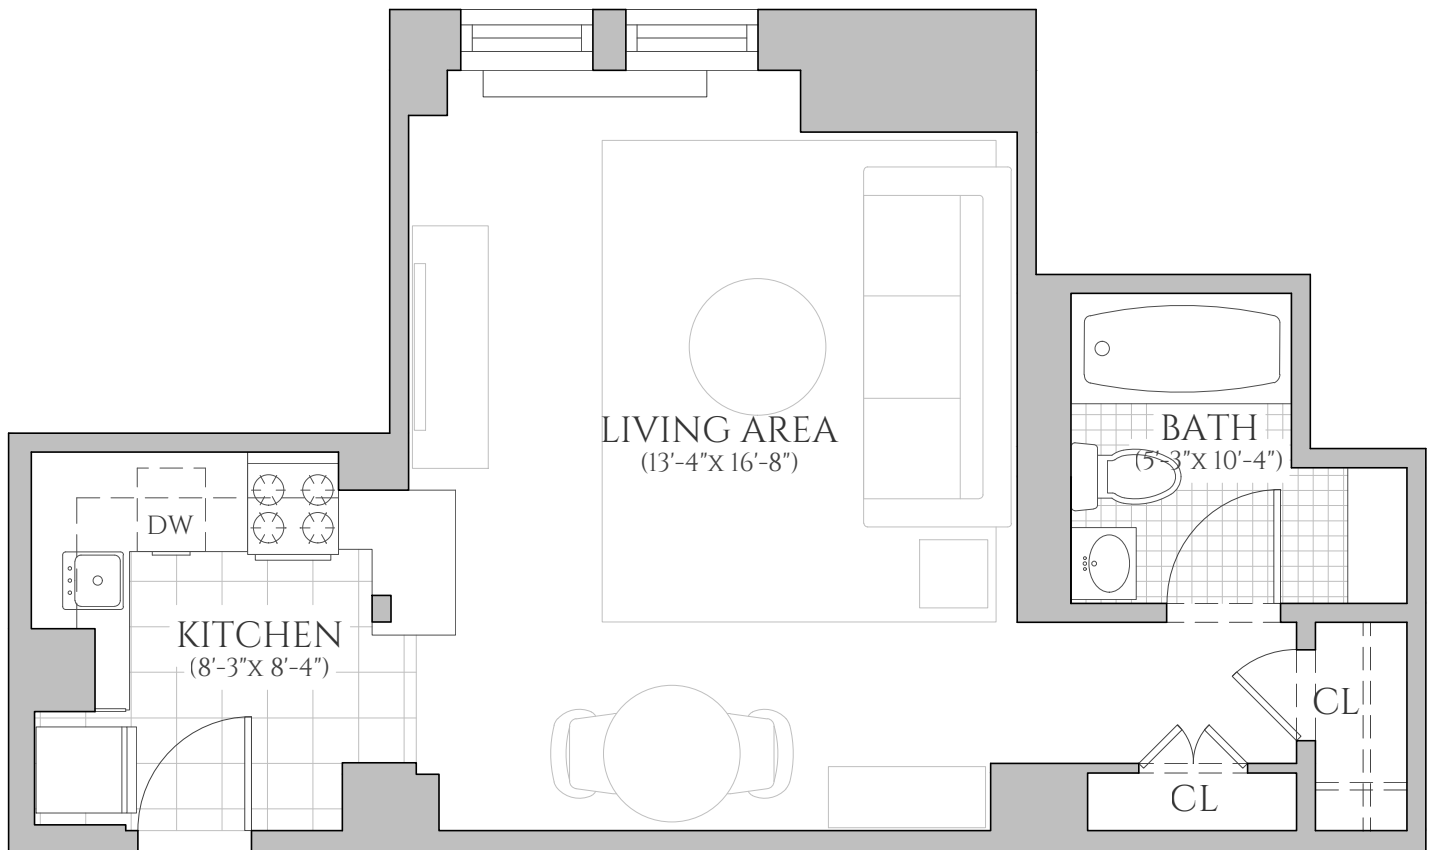

12 EAST 86TH STREET

NEW YORK, NY 10028

UNIT 441

STUDIO | ONE BATHROOM
4TH FLOOR

ALL INFORMATION REGARDING THE FLOOR PLAN IS FROM SOURCES DEEMED RELIABLE. HOWEVER, THE BRODSKY ORGANIZATION CANNOT ASSURE ITS ACCURACY AND BEARS NO RESPONSIBILITY FOR ANY ERRORS, OMISSIONS OR MISSTATEMENTS. THE PLAN IS FOR APPROXIMATE INFORMATIONAL PURPOSES ONLY AND SHOULD BE USED AS SUCH BY THE PROSPECTIVE RENTER. ALL DIMENSIONS ARE APPROXIMATE AND SHOULD BE RE-MEASURED BY THE PROSPECTIVE RENTER FOR ABSOLUTE ACCURACY.