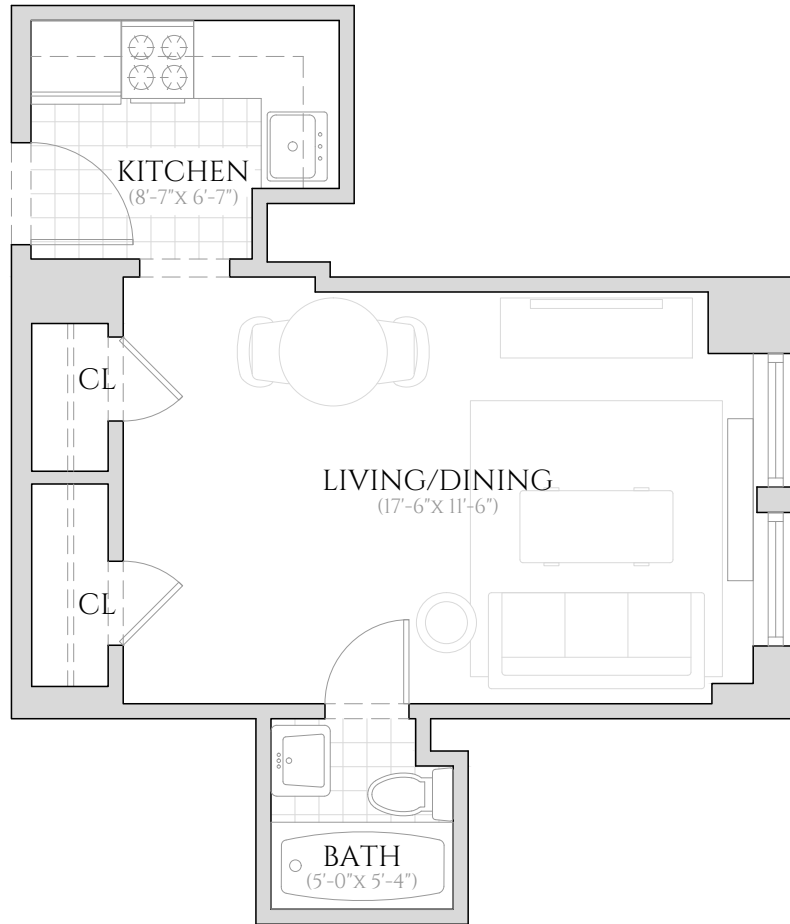

## UNIT 440

STUDIO | ONE BATHROOM  
4TH FLOOR

ALL INFORMATION REGARDING THE FLOOR PLAN IS FROM SOURCES DEEMED RELIABLE. HOWEVER, THE BRODSKY ORGANIZATION CANNOT ASSURE ITS ACCURACY AND BEARS NO RESPONSIBILITY FOR ANY ERRORS, OMISSIONS OR MISSTATEMENTS. THE PLAN IS FOR APPROXIMATE INFORMATIONAL PURPOSES ONLY AND SHOULD BE USED AS SUCH BY THE PROSPECTIVE RENTER. ALL DIMENSIONS ARE APPROXIMATE AND SHOULD BE RE-MEASURED BY THE PROSPECTIVE RENTER FOR ABSOLUTE ACCURACY.