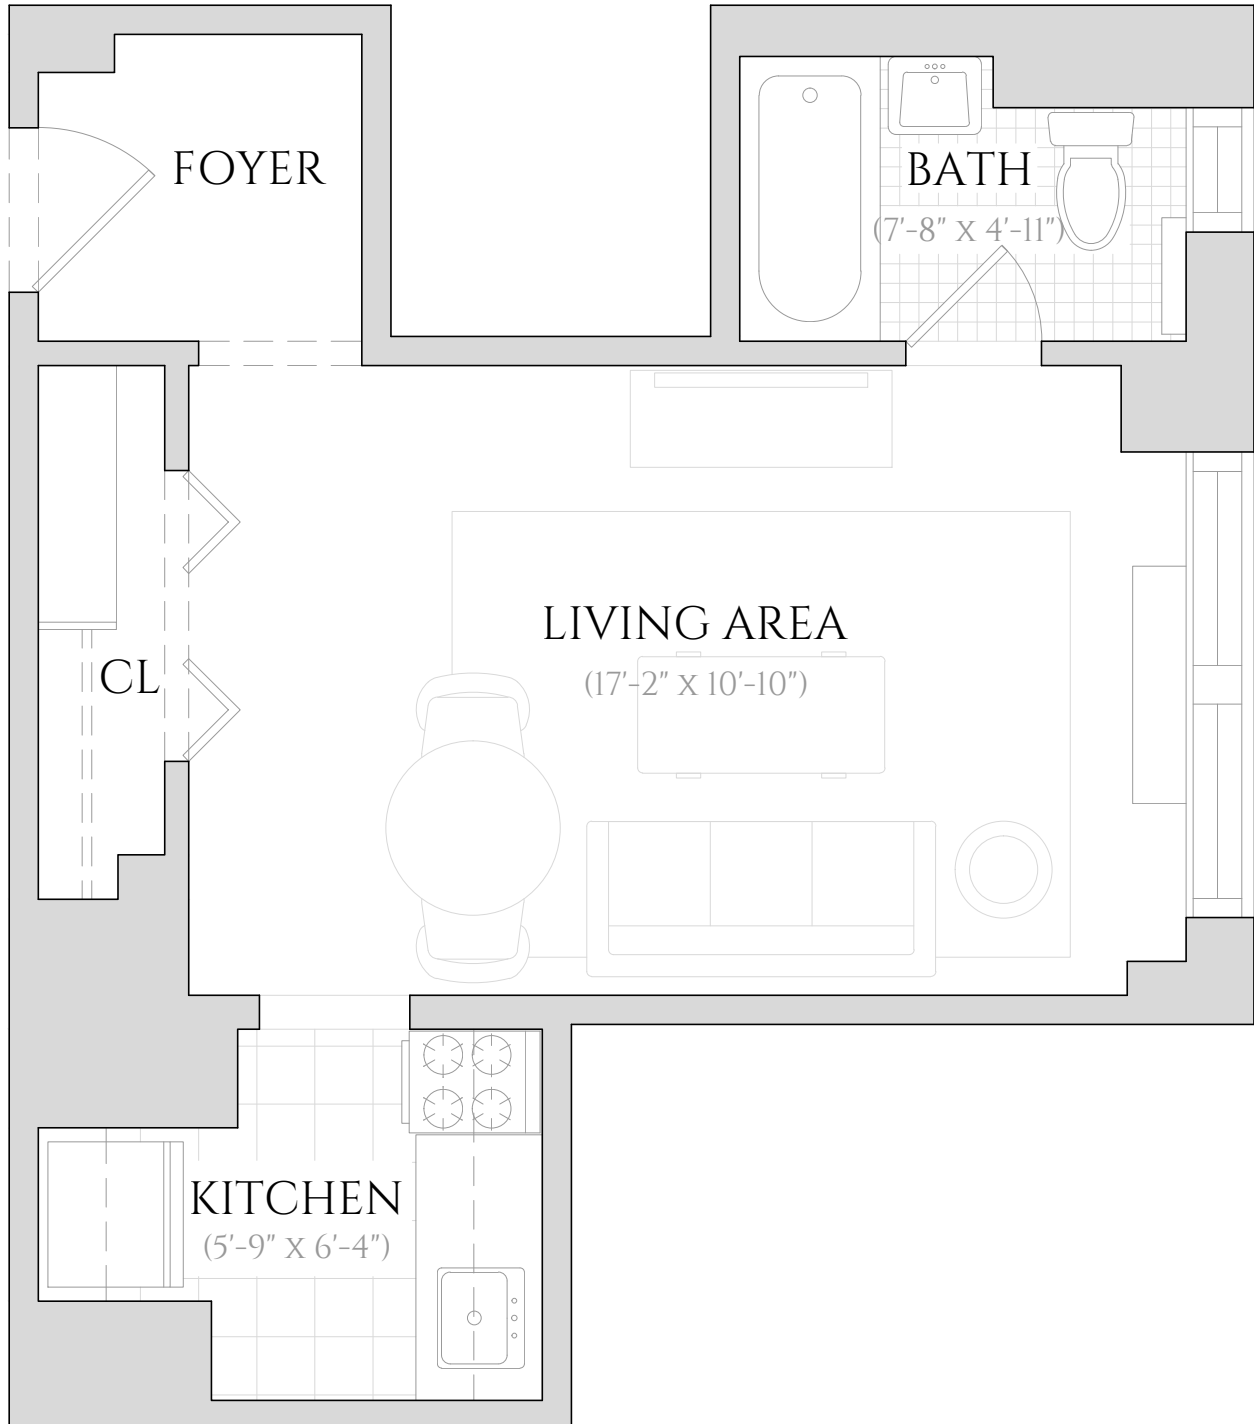

# 12 EAST 86TH STREET

NEW YORK, NY 10028

## UNIT 1425

STUDIO | ONE BATHROOM

14TH FLOOR

ALL INFORMATION REGARDING THE FLOOR PLAN IS FROM SOURCES DEEMED RELIABLE. HOWEVER, THE BRODSKY ORGANIZATION CANNOT ASSURE ITS ACCURACY AND BEARS NO RESPONSIBILITY FOR ANY ERRORS, OMISSIONS OR MISSTATEMENTS. THE PLAN IS FOR APPROXIMATE INFORMATIONAL PURPOSES ONLY AND SHOULD BE USED AS SUCH BY THE PROSPECTIVE RENTER. ALL DIMENSIONS ARE APPROXIMATE AND SHOULD BE RE-MEASURED BY THE PROSPECTIVE RENTER FOR ABSOLUTE ACCURACY.