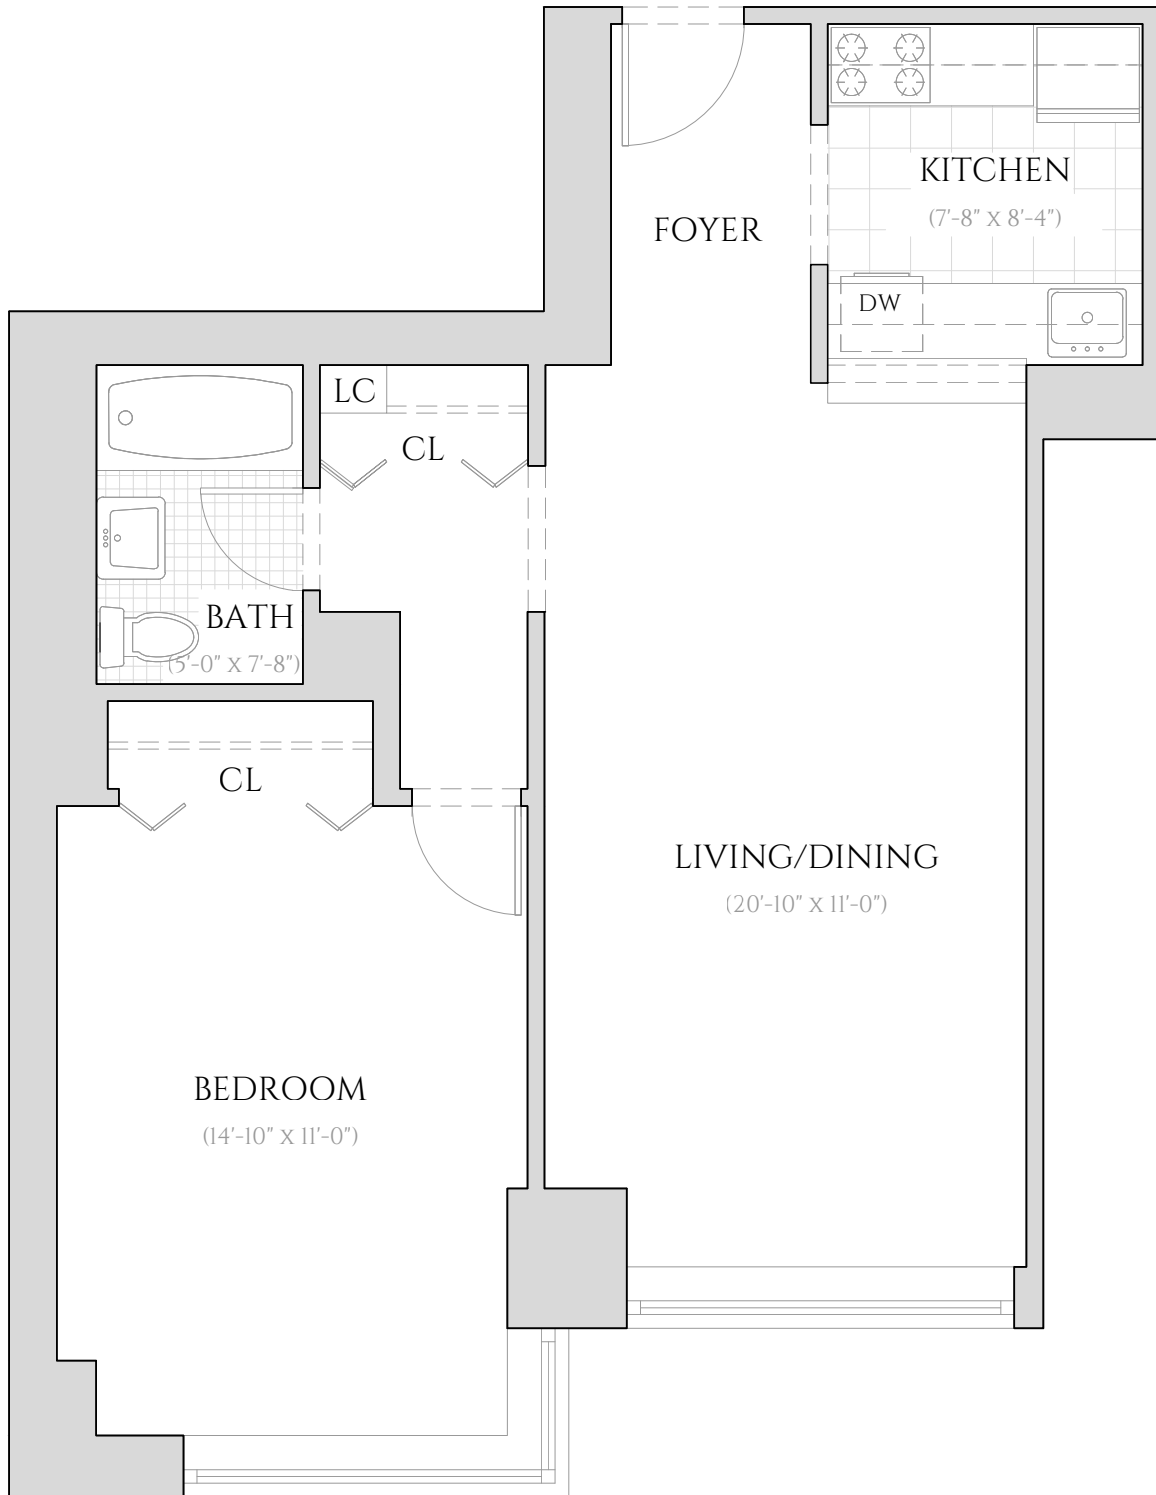

1 COLUMBUS PLACE

NEW YORK, NY 10019

SOUTH TOWER - UNIT H

ONE BEDROOM | ONE BATHROOM

8TH - 27TH FLOOR

ALL INFORMATION REGARDING THE FLOOR PLAN IS FROM SOURCES DEEMED RELIABLE. HOWEVER, THE BRODSKY ORGANIZATION CANNOT ASSURE ITS ACCURACY AND BEARS NO RESPONSIBILITY FOR ANY ERRORS, OMISSIONS OR MISSTATEMENTS. THE PLAN IS FOR APPROXIMATE INFORMATIONAL PURPOSES ONLY AND SHOULD BE USED AS SUCH BY THE PROSPECTIVE RENTER. ALL DIMENSIONS ARE APPROXIMATE AND SHOULD BE RE-MEASURED BY THE PROSPECTIVE RENTER FOR ABSOLUTE ACCURACY.

BRODSKY