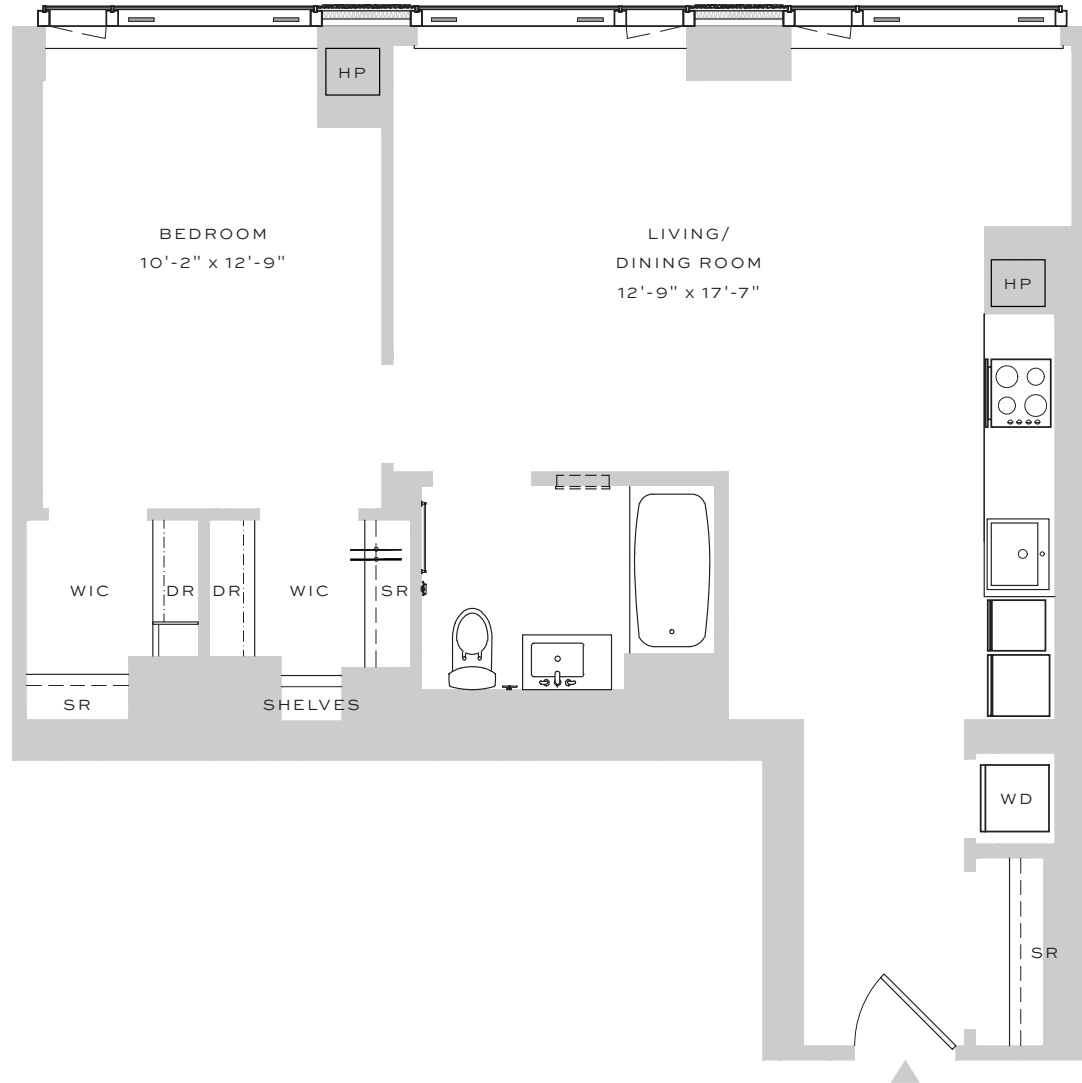

## RESIDENCE H

FLOORS 20-42

1 BEDROOM | 1 BATHROOM

### KITCHEN

WHITE QUARTZ COUNTER TOPS  
PANELIZED APPLIANCES  
BUILT-IN COOKTOP AND CONVECTION OVEN  
UNDER-CABINET LIGHTING  
TRACK LIGHTING  
PANTRY

### BATHROOM

WHITE QUARTZ COUNTER TOPS  
TAUPE LINEN PORCELAIN FLOORING  
MOSAIC TILE FEATURE WALL  
KOHLER FIXTURES  
CUSTOM SHELVING STORAGE

DATE \_\_\_\_\_

RENT / UNIT \_\_\_\_\_

AGENT \_\_\_\_\_

ALL DIMENSIONS ARE APPROXIMATE AND SUBJECT TO CONSTRUCTION VARIANCES. PLANS AND DIMENSIONS MAY CONTAIN MINOR VARIATIONS FROM FLOOR TO FLOOR.