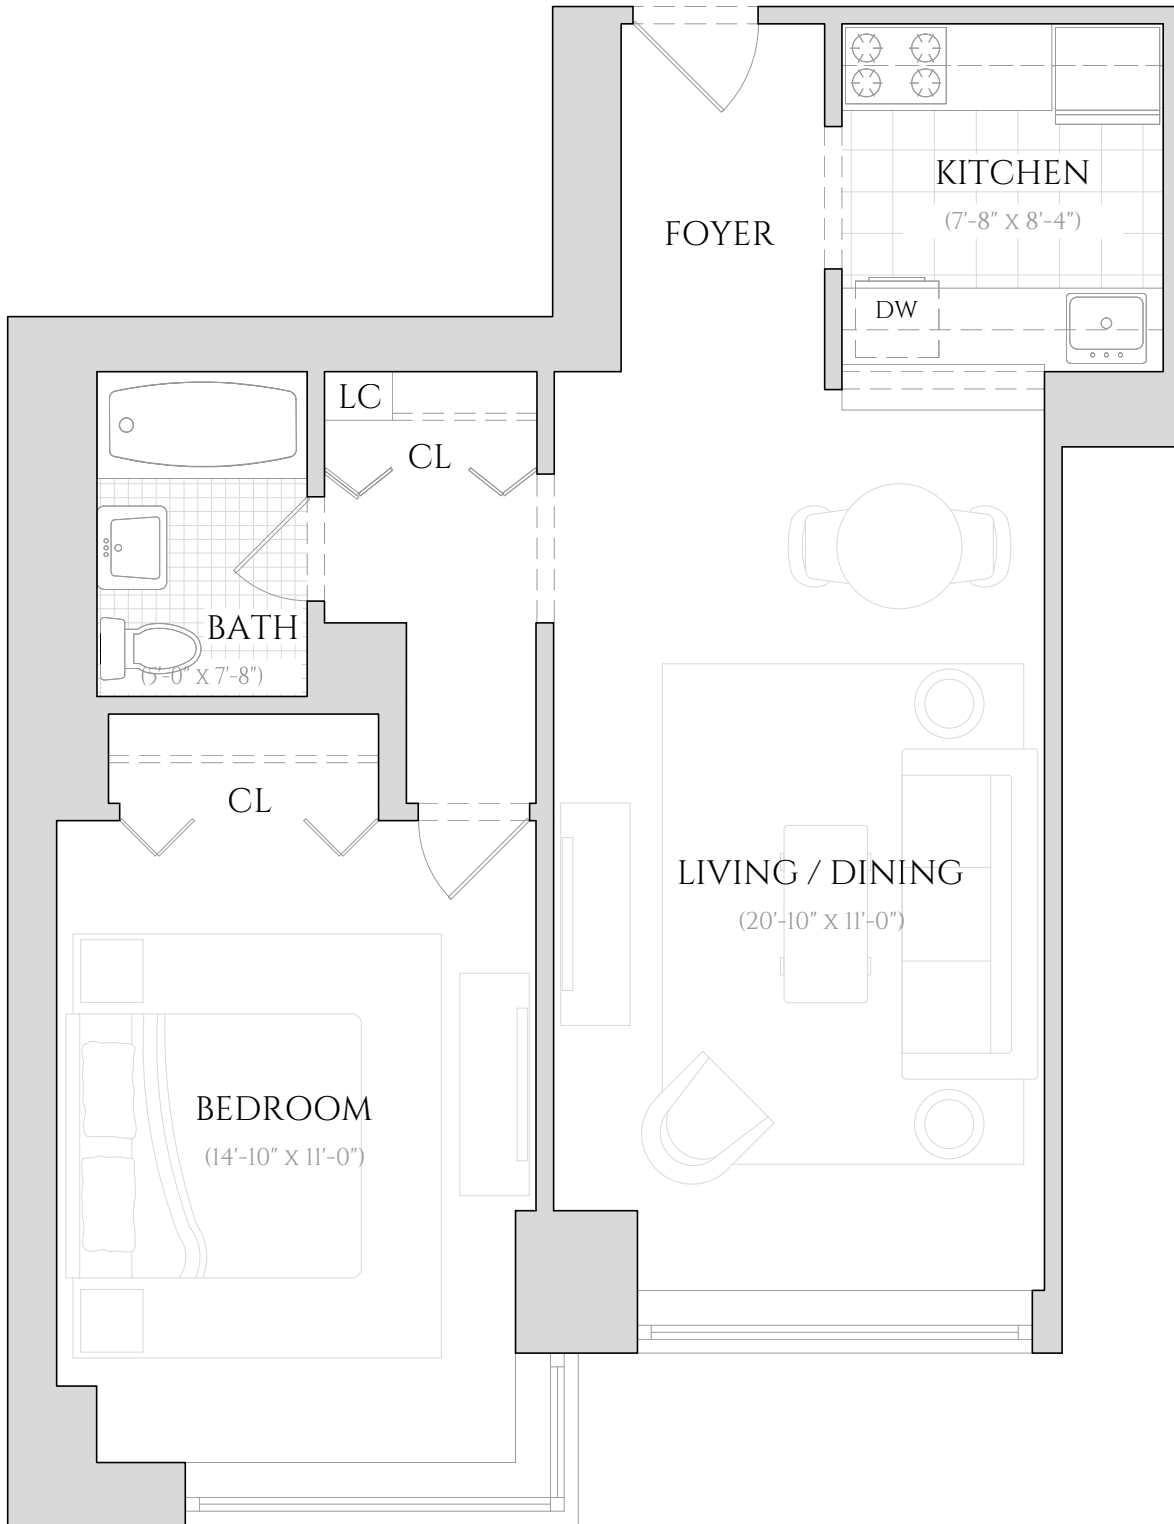

1 COLUMBUS PLACE

NEW YORK, NY 10019

SOUTH TOWER - UNIT H

ONE BEDROOM | ONE BATHROOM

8TH FLOOR - 27TH FLOOR

ALL INFORMATION REGARDING THE FLOOR PLAN IS FROM SOURCES DEEMED RELIABLE. HOWEVER, THE BRODSKY ORGANIZATION CANNOT ASSURE ITS ACCURACY AND BEARS NO RESPONSIBILITY FOR ANY ERRORS, OMISSIONS OR MISSTATEMENTS. THE PLAN IS FOR APPROXIMATE INFORMATIONAL PURPOSES ONLY AND SHOULD BE USED AS SUCH BY THE PROSPECTIVE RENTER. ALL DIMENSIONS ARE APPROXIMATE AND SHOULD BE RE-MEASURED BY THE PROSPECTIVE RENTER FOR ABSOLUTE ACCURACY.

BRODSKY