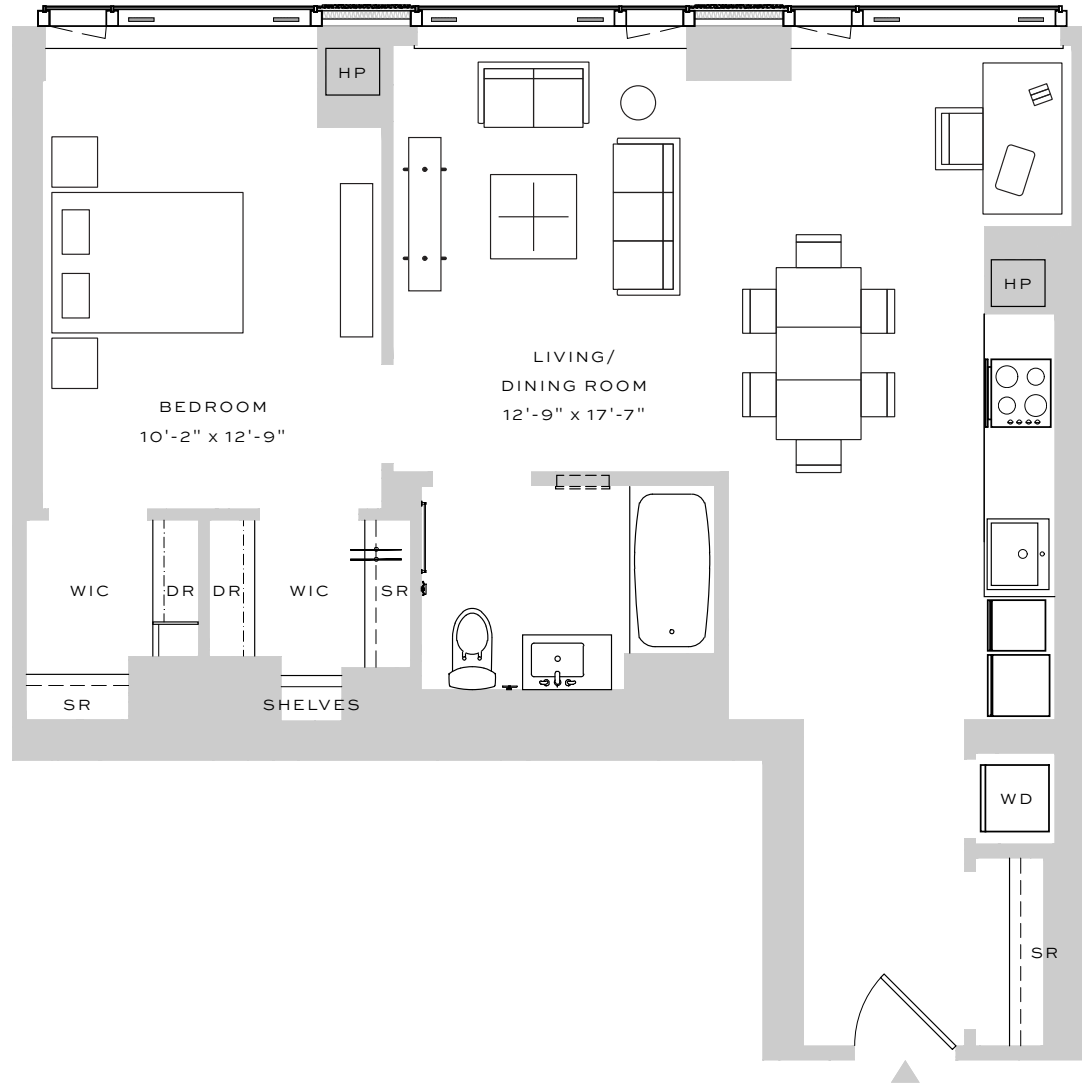

CITY TOWER

BROOKLYN

RESIDENCE H

FLOORS 20-42

1 BEDROOM | 1 BATHROOM

HOME INTERIORS

APARTMENT

5" WOOD PLANK FLOORING

WASHER/DRYER

VERTICAL HEATING / COOLING

FLOOR TO CEILING WINDOWS

CUSTOM SOLAR SHADES

DOUBLE HUNG

WIC

IN-CLOSET SHELVING

KITCHEN

WHITE QUARTZ COUNTER TOPS

PANELIZED APPLIANCES

BUILT-IN COOKTOP AND CONVECTION OVEN

UNDER-CABINET LIGHTING

TRACK LIGHTING

PANTRY

BATHROOM

WHITE QUARTZ COUNTER TOPS

TAUPE LINEN PORCELAIN FLOORING

MOSAIC TILE FEATURE WALL

KOHLER FIXTURES

CUSTOM SHELVING STORAGE

DATE _____

RENT / UNIT _____

AGENT _____

ALL INFORMATION REGARDING THE FLOOR PLAN IS FROM SOURCES DEEMED RELIABLE. HOWEVER, THE BRODSKY ORGANIZATION CANNOT ASSURE ITS ACCURACY AND BEARS NO RESPONSIBILITY FOR ANY ERRORS, OMISSIONS OR MISSTATEMENTS. THE PLAN IS FOR APPROXIMATE INFORMATIONAL PURPOSES ONLY AND SHOULD BE USED AS SUCH BY THE PROSPECTIVE RENTER. ALL DIMENSIONS ARE APPROXIMATE AND SHOULD BE RE-MEASURED BY THE PROSPECTIVE RENTER FOR ABSOLUTE ACCURACY.